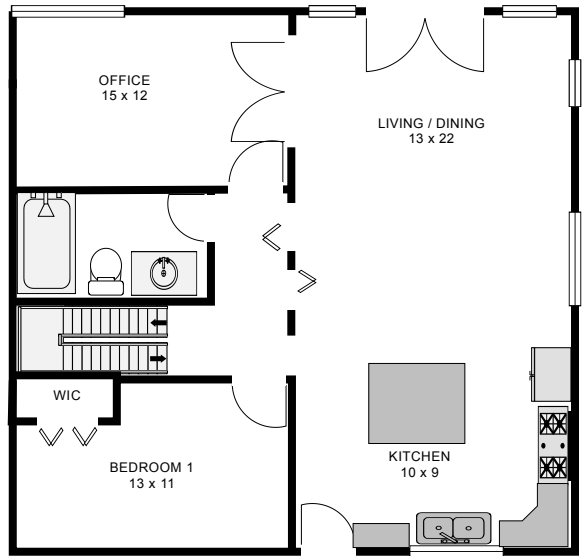

UNIT B2 #3039  
Upper Floor  
850 SF

UNIT B2 #3039  
Main Floor  
1145 SF

UNIT B2 #3039  
Lower Floor  
714 SF