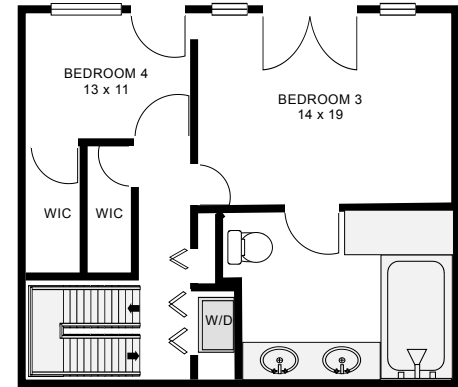

UNIT B2 #3039  
Upper Floor  
850 SF

UNIT B2 #3039  
Main Floor  
1145 SF

UNIT B2 #3039  
Lower Floor  
714 SF